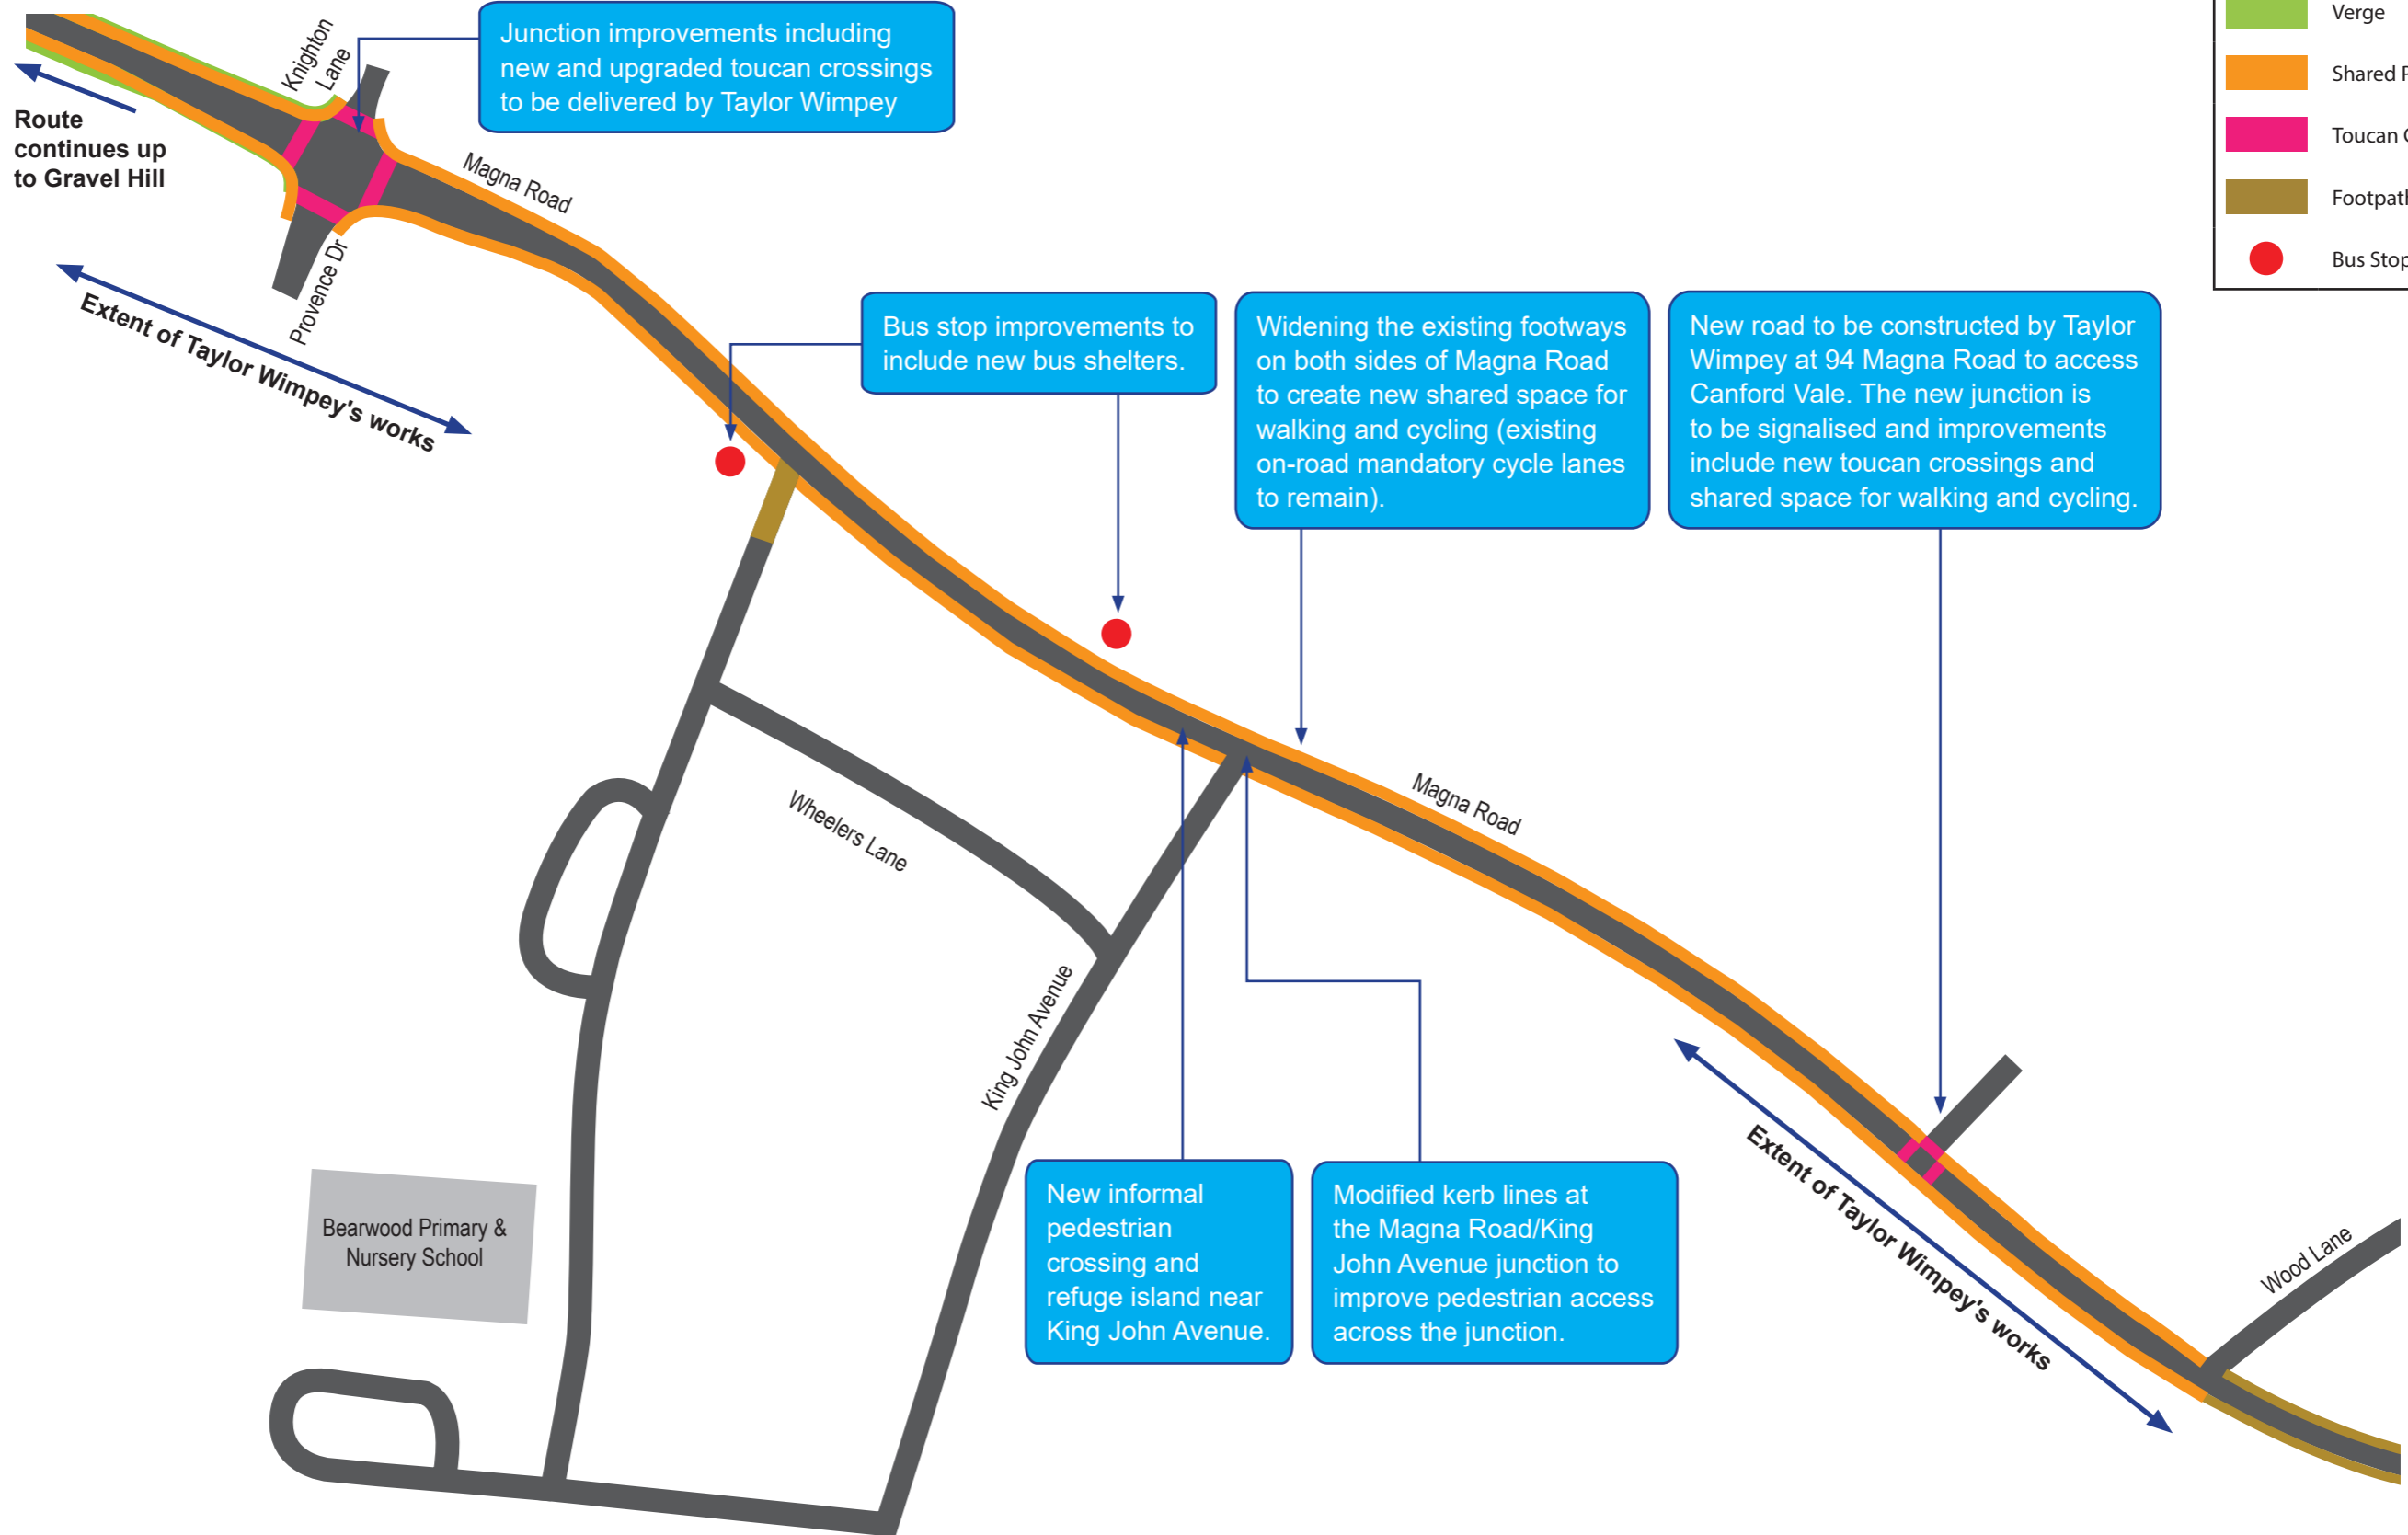

Merley, Poole to/from Christchurch Route Knighton Lane - Wood Lane Proposals

Key	
	Carriageway
	Verge
	Shared Path
	Toucan Crossing
	Footpath
	Bus Stop Improvements

Bearwood Primary & Nursery School